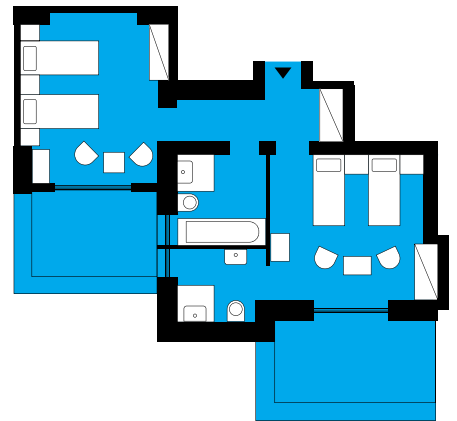

- Fully furnished private terrace.
- Marble floors.
- Amenities for hot and cold beverages.
- Selection of bathroom products.
- Bathtub.
- Independent air-conditioning (hot-cold).
- Refrigerator.
- Hair dryer.
- Electronic safe.
- Dial-up telephone for international calls.
- Satellite television, including various international music channels.
- Distance from the sea between 100 and 250 meters.

Family Standard  
Interior space approximately 45m<sup>2</sup>

Standard  
Interior space approximately 30m<sup>2</sup>

- Standard
- Superior
- Sea Front Suites

**Standard**

**Superior**

**Sea Front Suites**