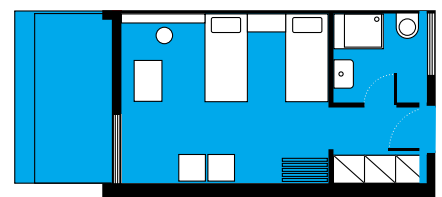

- Fully furnished private terrace.
- Marble floors.
- Amenities for hot and cold beverages.
- Selection of bathroom products.
- Bathtub.
- Independent air-conditioning (hot-cold).
- Refrigerator.
- Hair dryer.
- Electronic safe.
- Dial-up telephone for international calls.
- Satellite television, including various international music channels.
- Distance from the sea between 100 and 250 meters.

Family Standard  
Interior space approximately 45m<sup>2</sup>

Standard  
Interior space approximately 30m<sup>2</sup>

- Standard
- Superior
- Sea Front Suites

**Standard**

**Superior**

**Sea Front Suites**